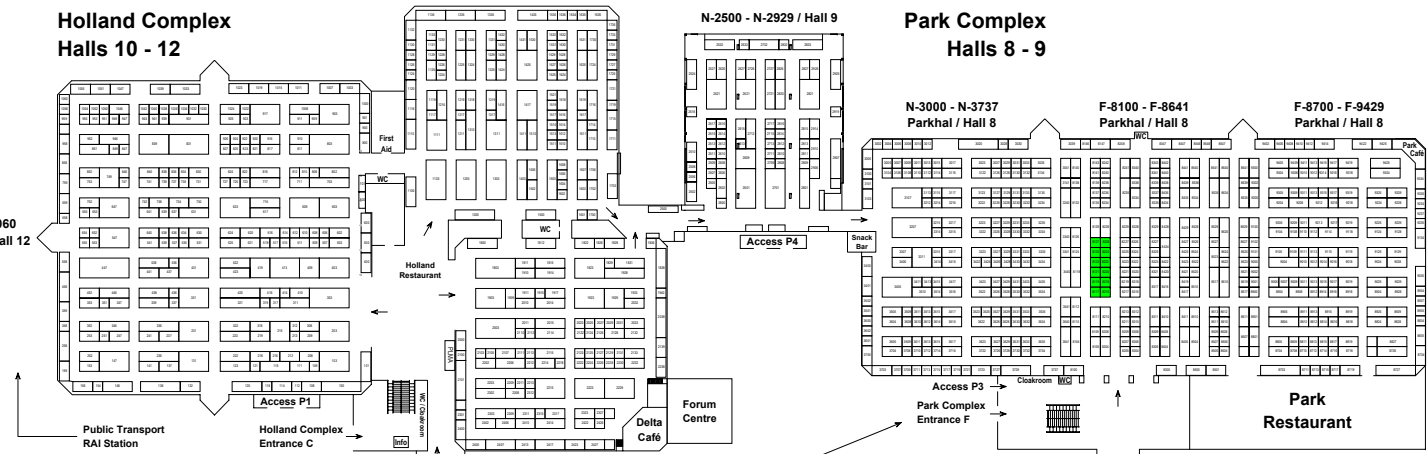

**NON-FOOD SECTION**  
Stands N-100 - N-2429  
Holland Complex  
Halls 10 - 12

**NON-FOOD SECTION**  
Stands N-1100 - N-1735  
Randstadhal / Hall 11

**NON-FOOD SECTION**  
Stands N-2500 - N-3734  
Park Complex  
Halls 8 - 9

N-100 - N-1060  
Hollandhal / Hall 12

Registration Centre  
Scan & Go

F-100 - F-1600  
Europa Plaza / Hall 14

Idea Supermarket &  
New Product Expo

Grand Café

WC  
Cloakroom

Europa Complex  
Entrance K

F-4500 - F-5596  
Europahal / Hall 1