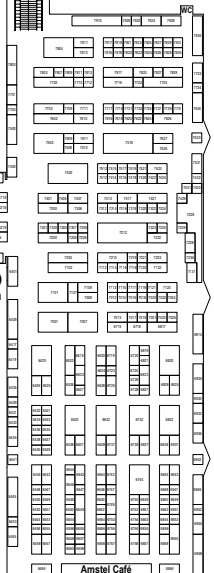

**NON-FOOD SECTION
N-100 to N-2429
Holland Complex**

Hollandhal (12)
Non-Food Section
N-100 to N-1055

**Randstadhal (11)
Non-Food Section
N-1100 to N-1733**

**MFP (9)
Non-Food Section
N-2500 to N-2935**

**NON-FOOD SECTION
N-2500 to N-3733
Park Complex**

**Deltahal (10)
Non-Food Section
N-1800 to N-2429**

**Elicium (13)
Idea Supermarket
&
New Product Expo**

**Europa Foyer (15)
Food Section
F-3600 to F-3917**

**Europahal (2 & 3)
Food Section
F-4000 to F-4498**

**Europa Plaza (14)
Food Section
F-100 to F-1220**

**Europahal (1)
Food Section
F-4500 to F-5596**

**FOOD SECTION
F-100 to F-7931
Europa Complex**

Amtrium (4)

**Europahal (5)
Food Section
F-5600 to F-6098**

**FOOD SECTION
F-100 to F-7931
Europa Complex**

**Europahal (6)
Food Section
F-6100
to
F-6316**

**Amstelh (7)
Food Section
F-6400 to F-7931**