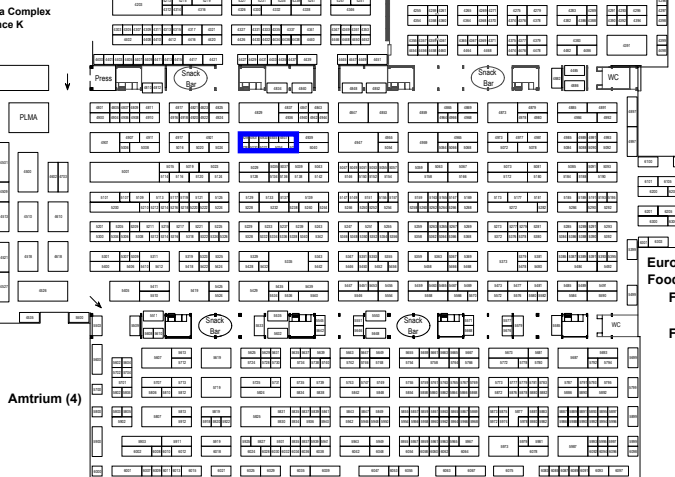

**NON-FOOD SECTION
N-100 to N-2429
Holland Complex**

Hollandhal (12)
Non-Food Section
N-100 to N-1055

**Randstadhal (11)
Non-Food Section
N-1100 to N-1733**

**MFP (9)
Non-Food Section
N-2500 to N-2935**

**NON-FOOD SECTION
N-2500 to N-3733
Park Complex**

**Deltahal (10)
Non-Food Section
N-1800 to N-2429**

**Elicium (13)
Idea Supermarket
&
New Product Expo**

**Europa Foyer (15)
Food Section
F-3600 to F-3917**

**Europahal (2 & 3)
Food Section
F-4000 to F-4498**

**Europa Plaza (14)
Food Section
F-100 to F-1220**

**Europahal (1)
Food Section
F-4500 to F-5596**

**FOOD SECTION
F-100 to F-7931
Europa Complex**

Amtrium (4)

**Europahal (5)
Food Section
F-5600 to F-6098**